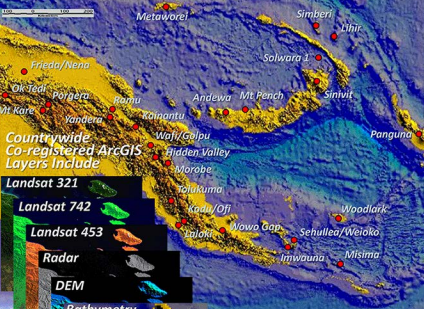

Papua New Guinea Exploration Data

EXPLORATION MAPPING

1:500 0 1:000 2:000

**Countrywide
Co-registered ArcGIS
Layers Include**

- Landsat 321**
- Landsat 742**
- Landsat 453**
- Radar**
- DEM**
- Bathymetry**
- Topography**
- Geology**

**Contact
Exploration Mapping**

EXPLORATION MAPPING

Data: Exploration Mapping Group, USGS, NASA, GEBCO, SIO, NOAA, U.S. Navy, NGA

Exploration Mapping Group, Inc.

10161 Park Run Drive, Las Vegas, Nevada 89145 U.S.A.