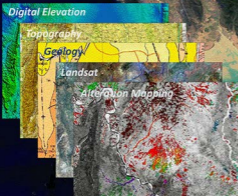

Myanmar Exploration Data

MYANMAR is a rapidly emerging precious and base metal exploration hotspot. The Exploration Mapping Group compilation provides exploration companies with a comprehensive country-wide dataset for exploration.

KEY BENEFITS include:

- Cost effective dataset for area selection, target generation and ranking
- Identification of surface alteration and potentially mineralized systems
- Planning and logistics for field mapping, geochemical sampling, geophysical surveys and drilling

DELIVERABLES include:

- Mosaic of Landsat 8 Color Composites
- Mosaic of Iron/Clay Alteration
- Radar
- Digital Elevation
- Mineral Occurrences
- Topographic Mapping
- Geology and Structures

Contact Exploration Mapping