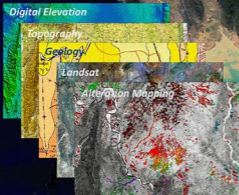

Myanmar Exploration Data

MYANMAR is a rapidly emerging precious and base metal exploration hotspot. The Exploration Mapping Group compilation provides exploration companies with a comprehensive country-wide dataset for exploration.

KEY BENEFITS include:

- Cost effective dataset for area selection, target generation and ranking
- Identification of surface alteration and potentially mineralized systems
- Planning and logistics for field mapping, geochemical sampling, geophysical surveys and drilling

DELIVERABLES include:

- Mosaic of Landsat 8 Color Composites
- Mosaic of Iron/Clay Alteration
- Radar
- Digital Elevation
- Mineral Occurrences
- Topographic Mapping
- Geology and Structures

Contact Exploration Mapping